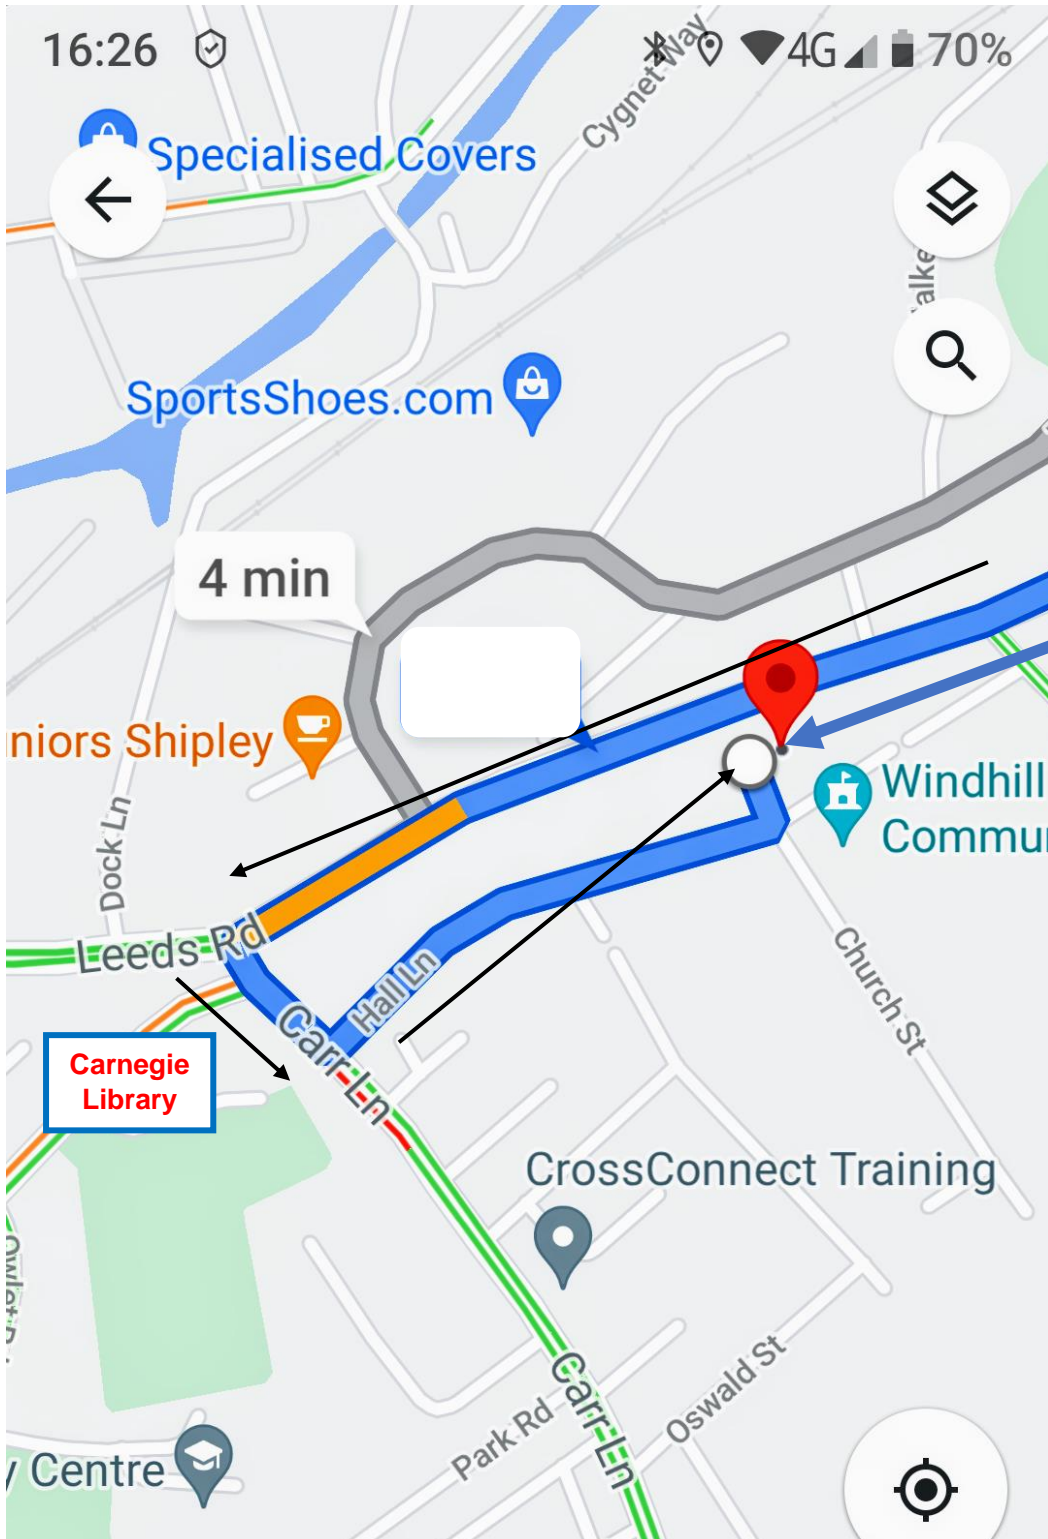

## DIRECTIONS TO CHRISTCHURCH WINDHILL

If coming from the Leeds direction turn left at the traffic lights up Carr Lane and then first left into Hall Lane. If coming from Shipley then turn right at the traffic lights into Carr Lane and then left into Hall Lane. The church is situated at the end of the road.

Christchurch  
Windhill  
Church St,  
Shipley BD18  
2NR